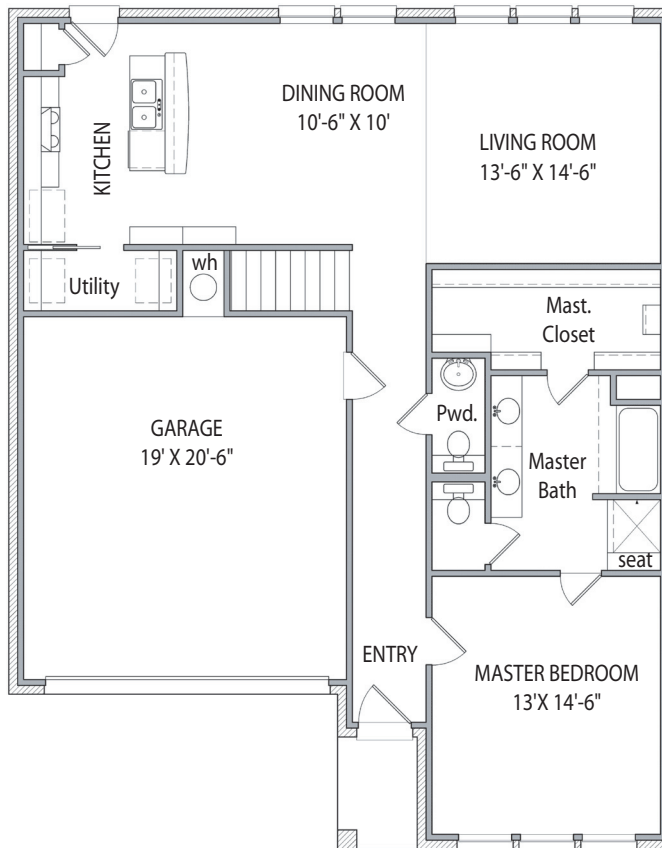

DAVENPORT MEADOWS

CUSTOM TOWNHOMES

Rosewood II

2,034 sq. ft.

\$233,900

6406 MacBeth Place, Dallas, Texas 75252; 214-938-1823; www.DavenportMeadows.com

First Floor - 1,194 sq. ft.

Second Floor - 840 sq. ft.