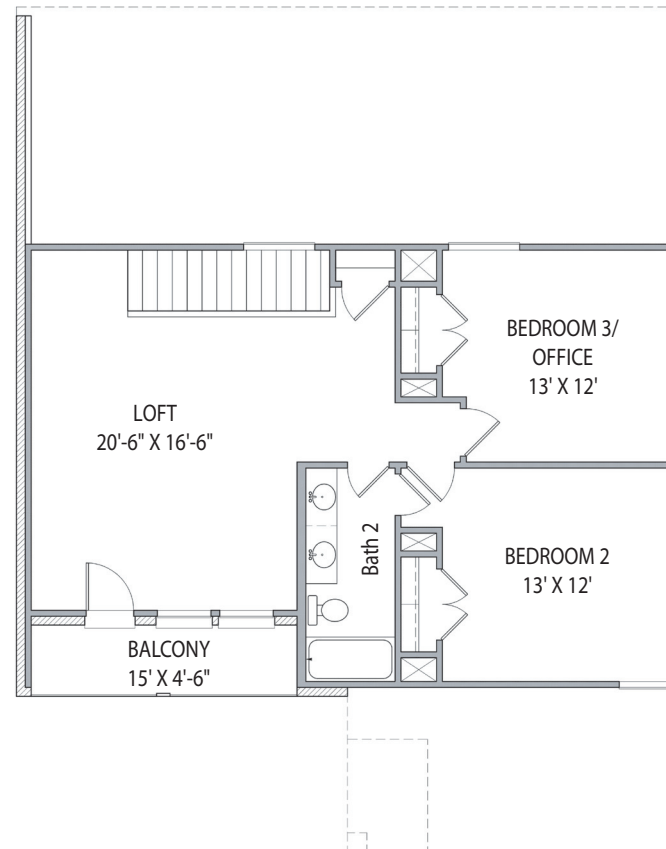

DAVENPORT MEADOWS

CUSTOM TOWNHOMES

Rosewood II

2,034 sq. ft.

\$233,900

6406 MacBeth Place, Dallas, Texas 75252; 214-938-1823; www.DavenportMeadows.com

First Floor - 1,194 sq. ft.

Second Floor - 840 sq. ft.