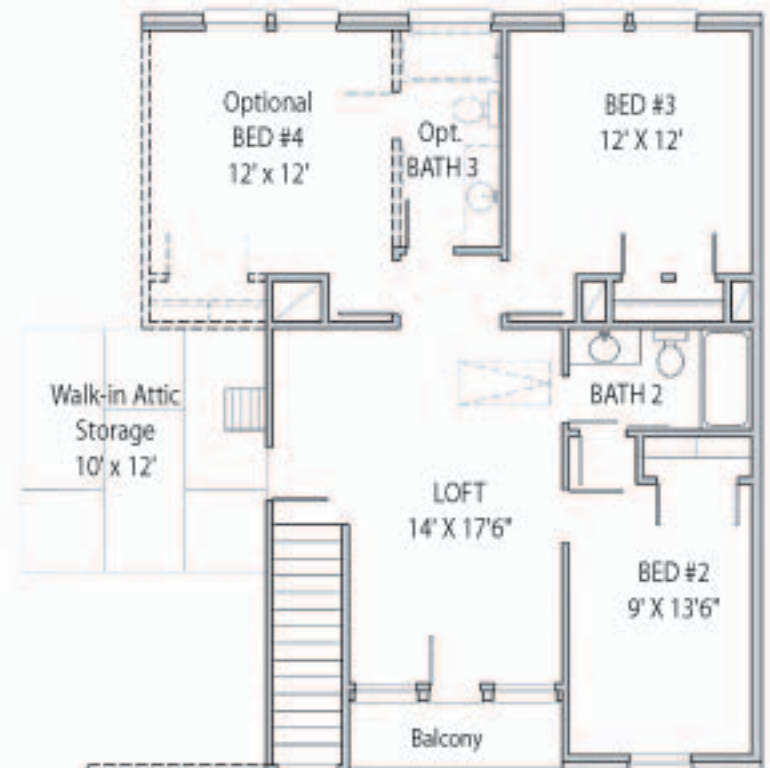

DAVENPORT MEADOWS

CUSTOM TOWNHOMES

Dolce II

base plan - 2,087 sq. ft. - \$251,400

w/ Bed 4, Bath 3 option - 2,336 sq. ft. - \$258,400

Price includes \$10,000 Lot Upgrade

6406 MacBeth Place, Dallas, Texas 75252; 214-938-1823; www.DavenportMeadows.com

First Floor - 1,409 sq. ft.

Second Floor of base plan - 678 sq. ft.

Second Floor with Bedroom 4/Bath 3 option - 927 sq. ft.