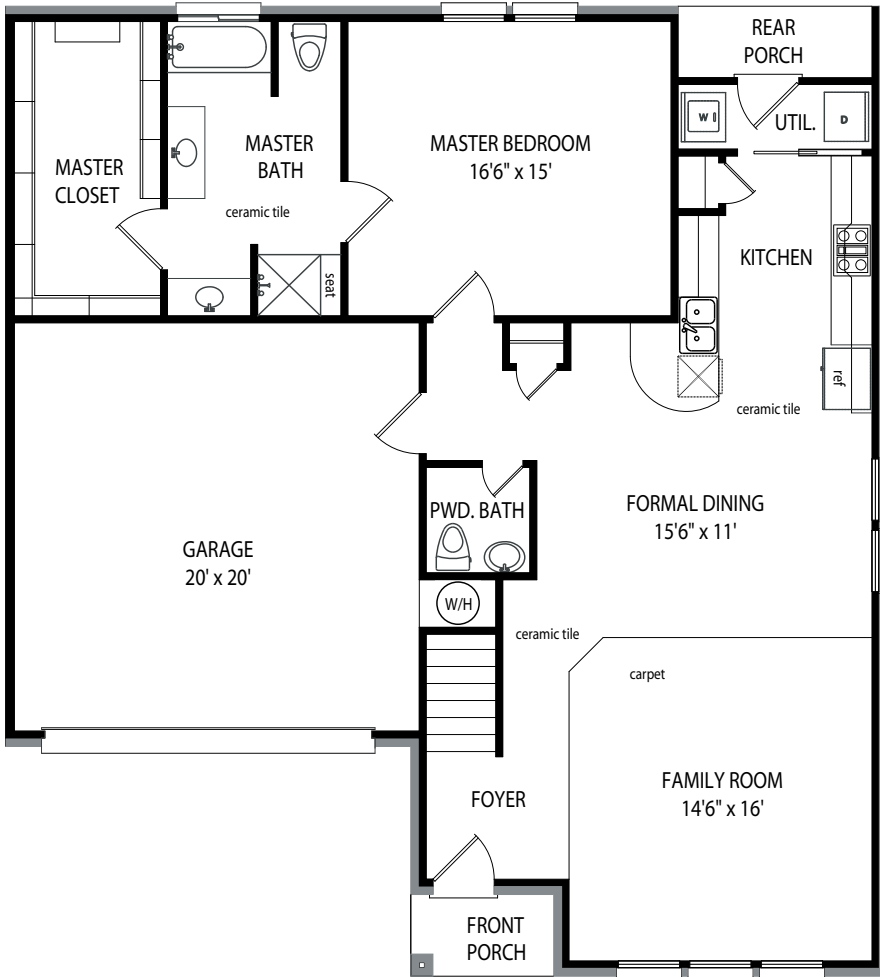

DAVENPORT MEADOWS

Custom Townhomes

17617 Davenport Road, Dallas, Texas 75252; 214-938-1823; www.DavenportMeadows.com

Dolce

base plan - 2,107 sq. ft.
w/ Bedroom 4 option - 2,310 sq. ft.

First Floor - 1,347 sq. ft.

Second Floor of base plan - 760 sq. ft.
Second Floor with Bedroom 4/extra sink option - 963 sq. ft.

Prices subject to change at any time without notice; square footages and room sizes are approximate and are subject to change without notice