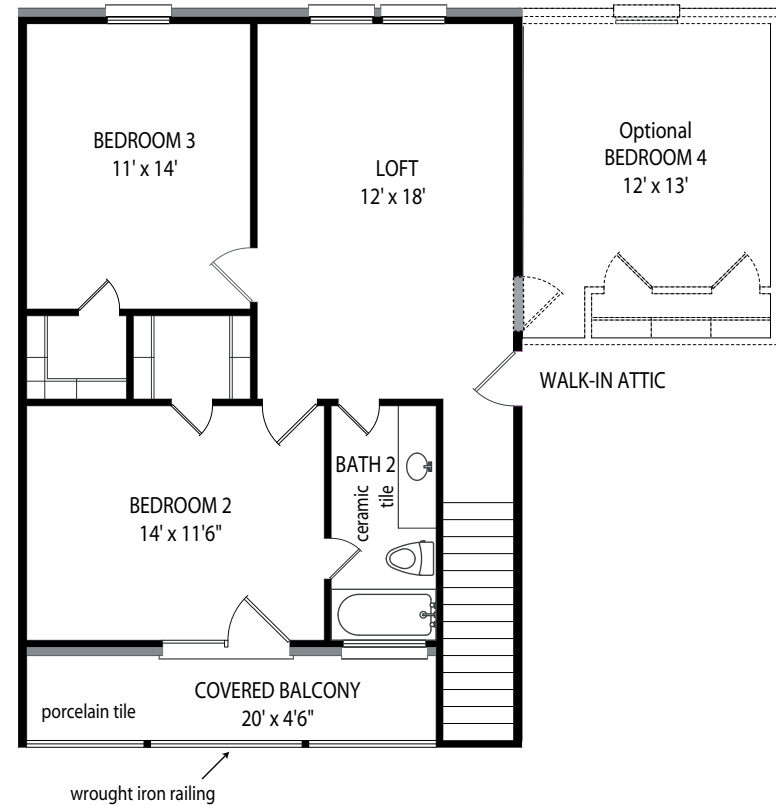

DAVENPORT MEADOWS

Custom Townhomes

17617 Davenport Road, Dallas, Texas 75252; 214-938-1823; www.DavenportMeadows.com

Dolce

base plan - 2,107 sq. ft.
w/ Bedroom 4 option - 2,310 sq. ft.

First Floor - 1,347 sq. ft.

Second Floor of base plan - 760 sq. ft.
Second Floor with Bedroom 4/extra sink option - 963 sq. ft.

Prices subject to change at any time without notice; square footages and room sizes are approximate and are subject to change without notice