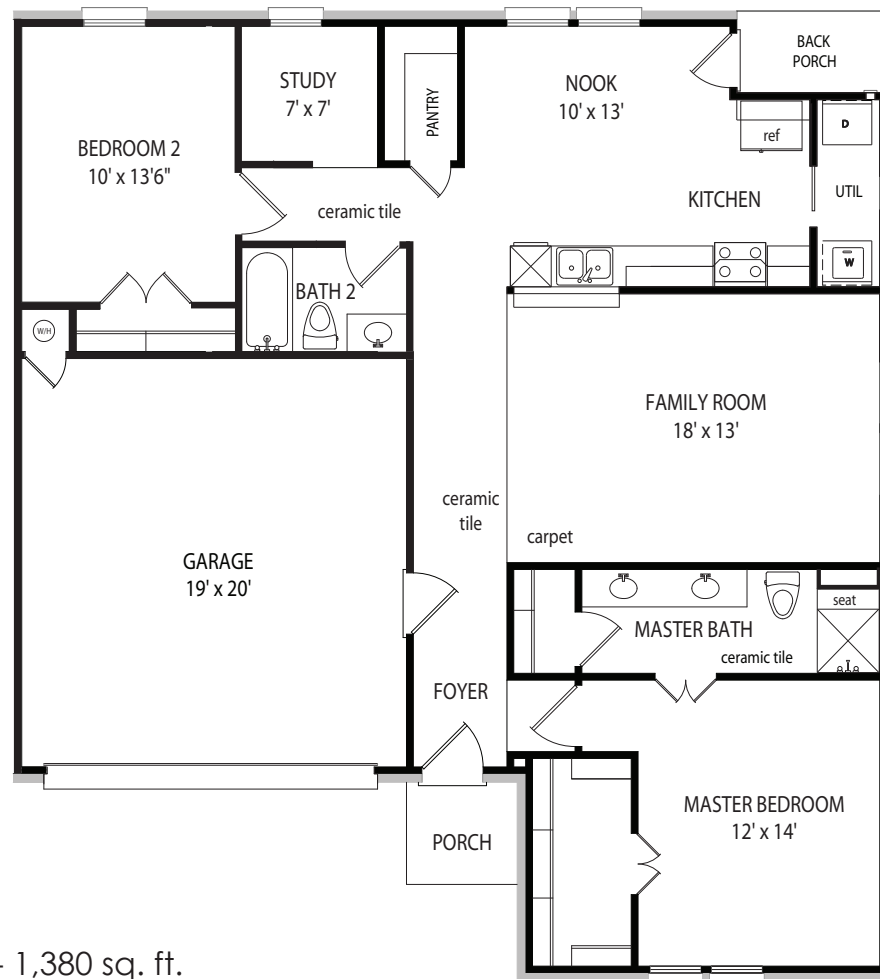

DAVENPORT MEADOWS

Custom Townhomes

Bree

1,380 sq. ft.

17617 Davenport Road, Dallas, Texas 75252; 214-938-1823; www.DavenportMeadows.com

Single Floor - 1,380 sq. ft.

Prices subject to change at any time without notice; square footages and room sizes are approximate and are subject to change without notice