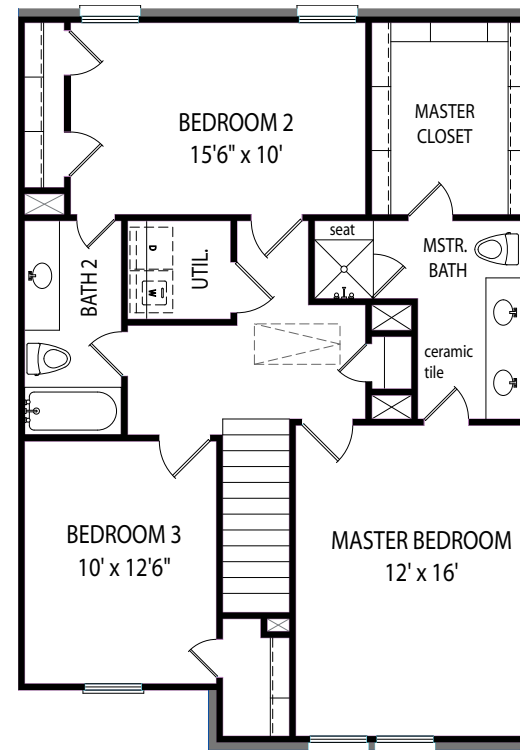

DAVENPORT MEADOWS

Custom Townhomes

Barolo

1,909 sq. ft.

17617 Davenport Road, Dallas, Texas 75252; 214-938-1823; www.DavenportMeadows.com

First Floor - 915 sq. ft.

Second Floor - 994 sq. ft.