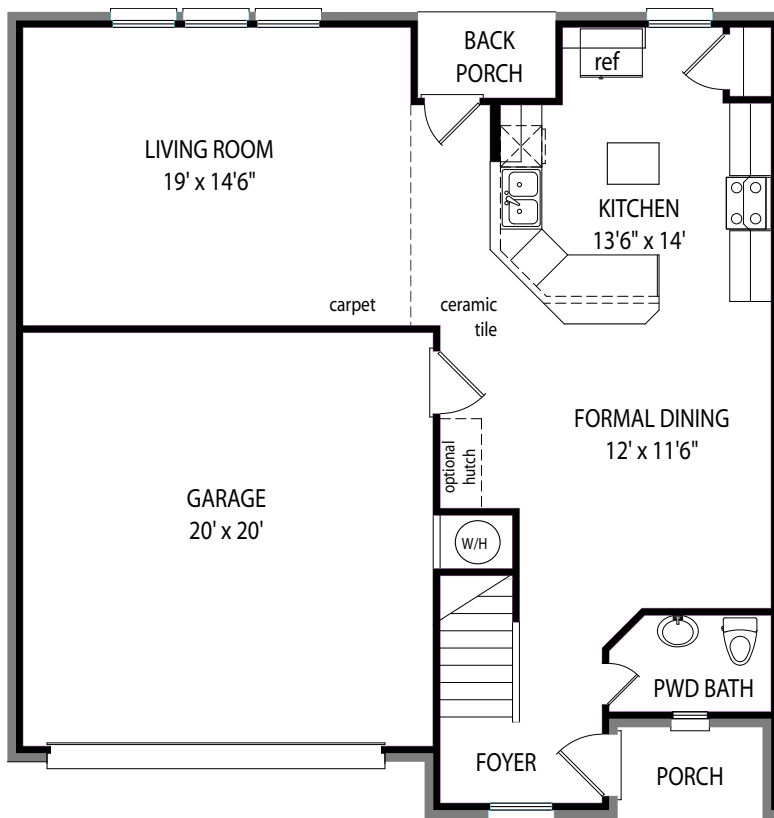

DAVENPORT MEADOWS

Custom Townhomes

Barolo

1,909 sq. ft.

17617 Davenport Road, Dallas, Texas 75252; 214-938-1823; www.DavenportMeadows.com

First Floor - 915 sq. ft.

Second Floor - 994 sq. ft.